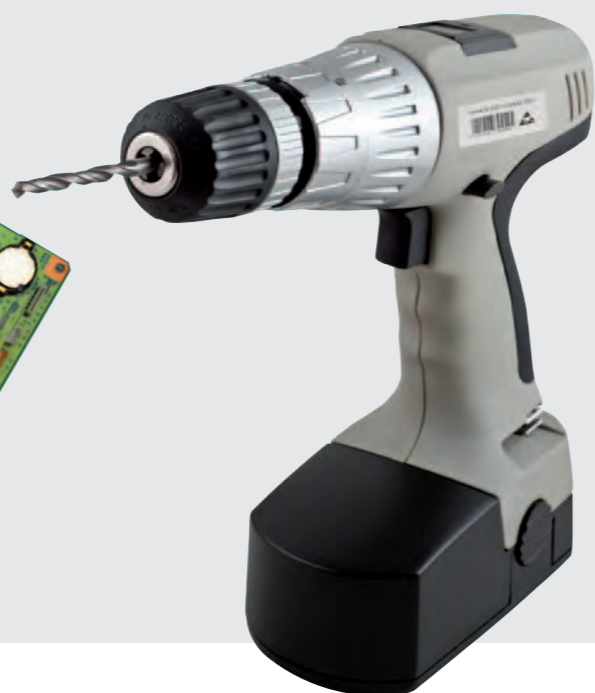

silver polyester labels_matt finish

Silver polyester adhesive labels, suitable for laser printers. Resistant to high temperatures. Ideal for identifying or pointing out electronic components. With safety border.

PL113470 270 17,8x10 mm	PL113480 189 25,4x10 mm	PL113490 80 35,6x16,9mm	PL113495 48 45,7x21,2mm	PL113500 40 48,5x25,4mm	PL113505 27 63,5X29,6mm
PL113510 24 64,6X33,8mm	PL113520 24 70x36 mm	PL113530 24 70x37 mm	PL113540 12 70x67,7 mm	PL113550 12 97X42,3 mm	PL113560 16 105x36 mm
PL113570 16 105x37 mm	PL113580 8 105x70 mm	PL113590 4 105x148 mm	PL113600 2 210X148 mm	PL113610 1 210x297 mm