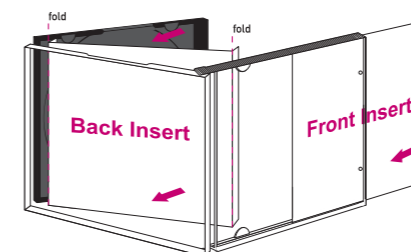

front & back cd/dvd card

Front and back CD/DVD insert, in high resolution micro-perforated matt card.

Item code	Features	Size (mm)	Insert per sheet	Inserts per pack	Sheets per pack	Type of packaging
PL106150	micro-perforated	121x121+ 151x118	1	20	20	envelope