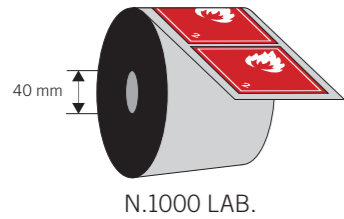

hand labels

hazardous labels

Self adhesive labels with permanent glue, pre-printed with international warning messages. Ideal for identifying further chemical substances. Roll of 1000 labels, internal core mm. 40.