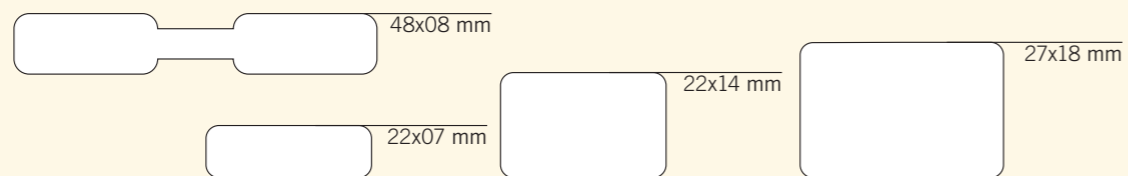

available in 4 colours

hands labels

label sizes

available
in 5 colours

hand labels

multi-purpose labels_in envelope

Self adhesive white and coloured labels with permanent glue. Sheet size 165x130 mm. Labels are contained in 10 sheets polypropylene envelopes.