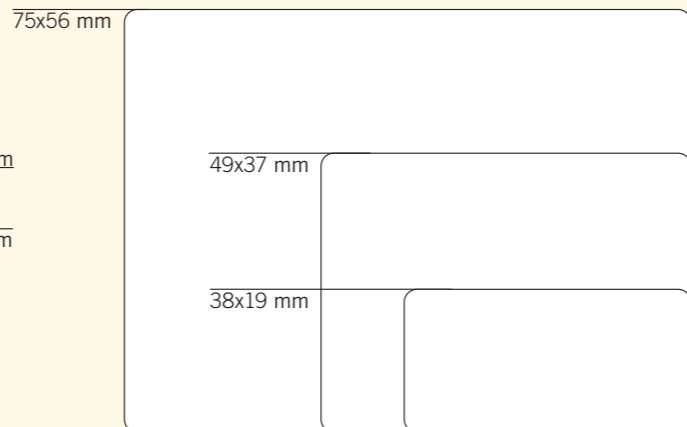

available in 4 colours

hands labels

label sizes

available
in 5 colours

hand labels

multi-purpose labels_in envelope

Self adhesive white and coloured labels with permanent glue. Sheet size 165x130 mm. Labels are contained in 10 sheets polypropylene envelopes.