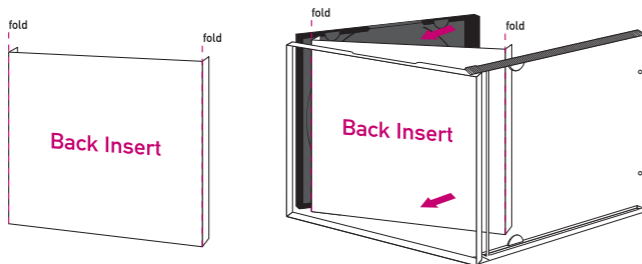

back cd/dvd cards

White back CD/DVD insert, in high resolution micro-perforated matt card.

Item code	Features	Size (mm)	Insert per sheet	Insert per pack	Sheets per pack	Type of packaging
PL106170	micro-perforated	151x118	2	40	20	envelope