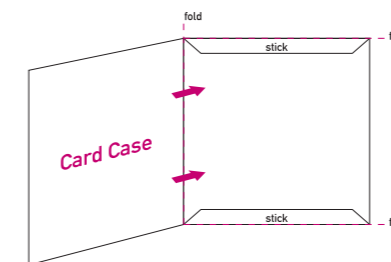

cd/dvd card cases

CD/DVD case in micro-perforated matt card and with creasing. Suitable for all laser and ink-jet printers. After printing, you get high quality and professional CD cases only folding the creasing of side parts.