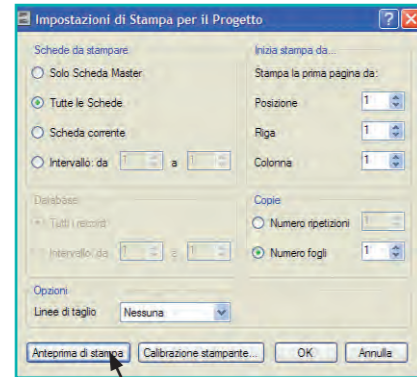

size, description and preview of selected product

2

3

11

118

print your project

SoftLabel helps you step by step to set up the printing, showing you the print preview, too

the printing tool allows you to modify the **print settings of your project in accordance to your needs.**