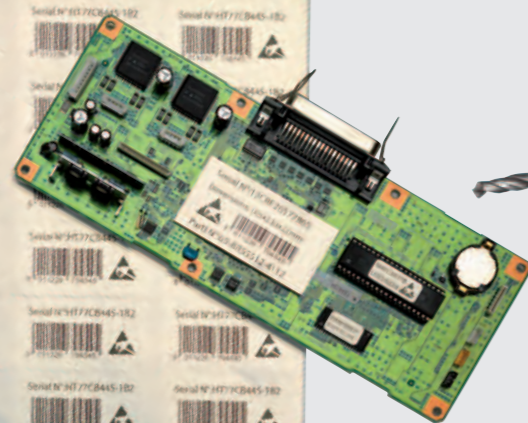

PL113470 270 17,8x10 mm	PL113480 189 25,4x10 mm	PL113490 80 35,6x16,9mm	PL113495 48 45,7x21,2mm	PL113500 40 48,5x25,4mm	PL113505 27 63,5X29,6mm
PL113510 24 64,6X33,8mm	PL113520 24 70x36 mm	PL113530 24 70x37 mm	PL113540 12 70x67,7 mm	PL113550 12 97X42,3 mm	PL113560 16 105x36 mm
PL113570 16 105x37 mm	PL113580 8 105x70 mm	PL113590 4 105x148 mm	PL113600 2 210X148 mm	PL113610 1 210x297 mm