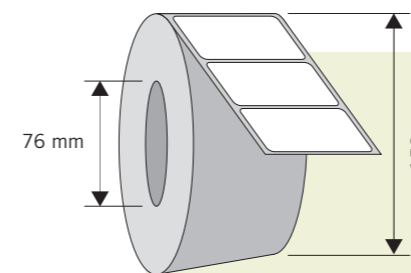

planetrol 150 td

76