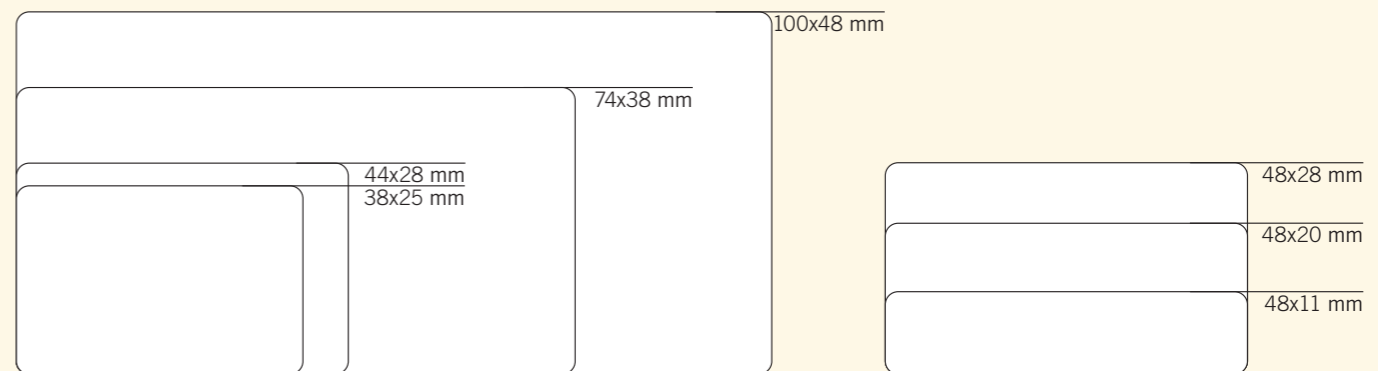

available in 4 colours

hands labels

label sizes

available
in 5 colours

hand labels

multi-purpose labels_in envelope

Self adhesive white and coloured labels with permanent glue. Sheet size 165x130 mm. Labels are contained in 10 sheets polypropylene envelopes.