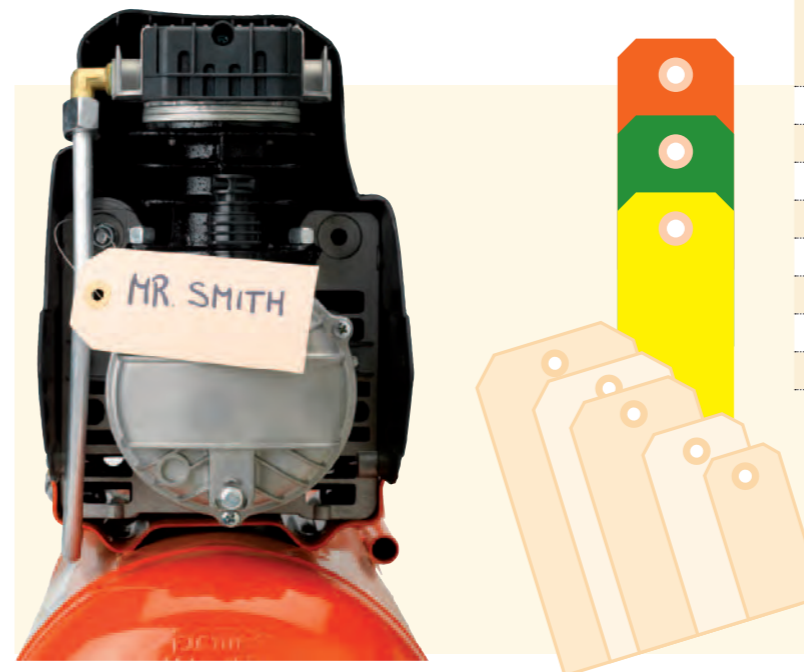

american tag

American tag in matt cards with reinforced pre-punched hole. Available in 4 different colours and in 5 sizes. Ideal for use in tracking and tracing items or for identification of materials, inventory, quality controls. Pack of 1000 tags.

Item code	Colour	Product size (mm)	Pieces per pack
PL141420	YELLOW	63X125	1000
PL141430	RED	63X125	1000
PL141440	GREEN	63X125	1000
PL141450	NEUTRAL	63X125	1000
PL141460	NEUTRAL	38X80	1000
PL141470	NEUTRAL	51X100	1000
PL141480	NEUTRAL	70X140	1000
PL141490	NEUTRAL	80X160	1000

available in 4 colours