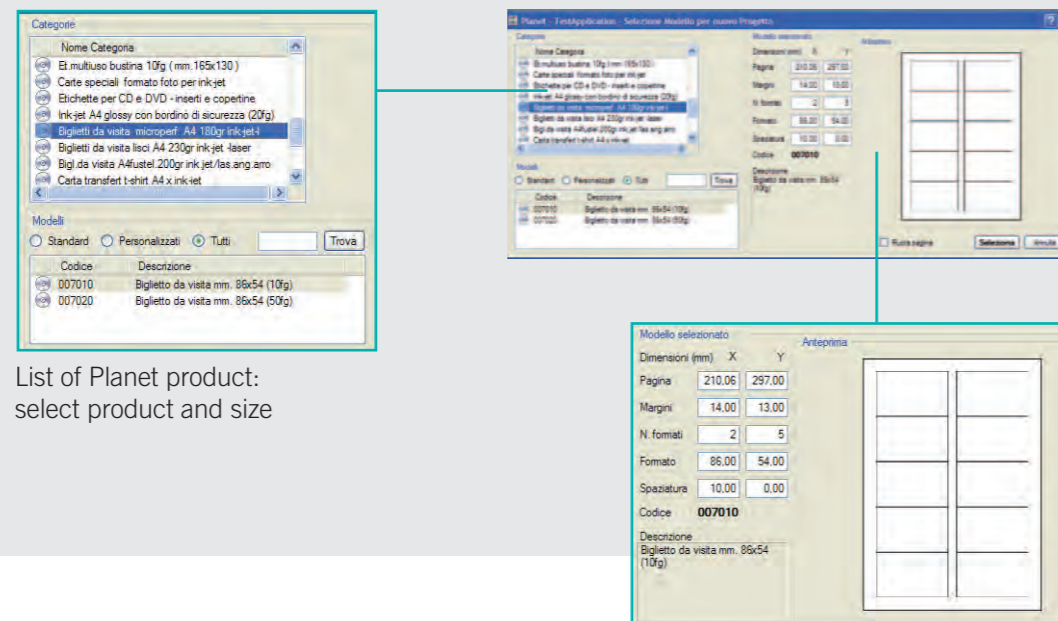

open the software and select the size

more than 1000 sizes are included inside the software. Thanks to a quick and easy tool you can find the needed size to create your customized product.

List of Planet product: select product and size