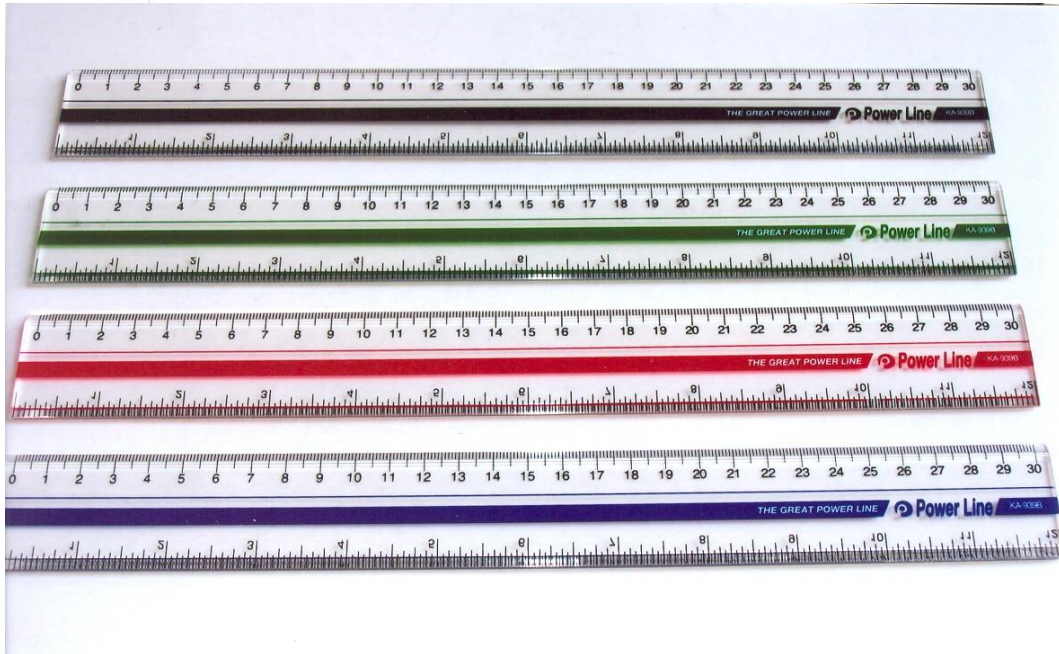

SPARE LEAD 0.5mm DISPLAY

ITEM CODE : PB921

PACKING : 80 (Assorted)

UNIT BARCODE : 4892337321011

POWER LINE

WRITING INSTRUMENT

PM - 880

Permanent Marker (Bullet Nib)

: 1,152 pcs / carton